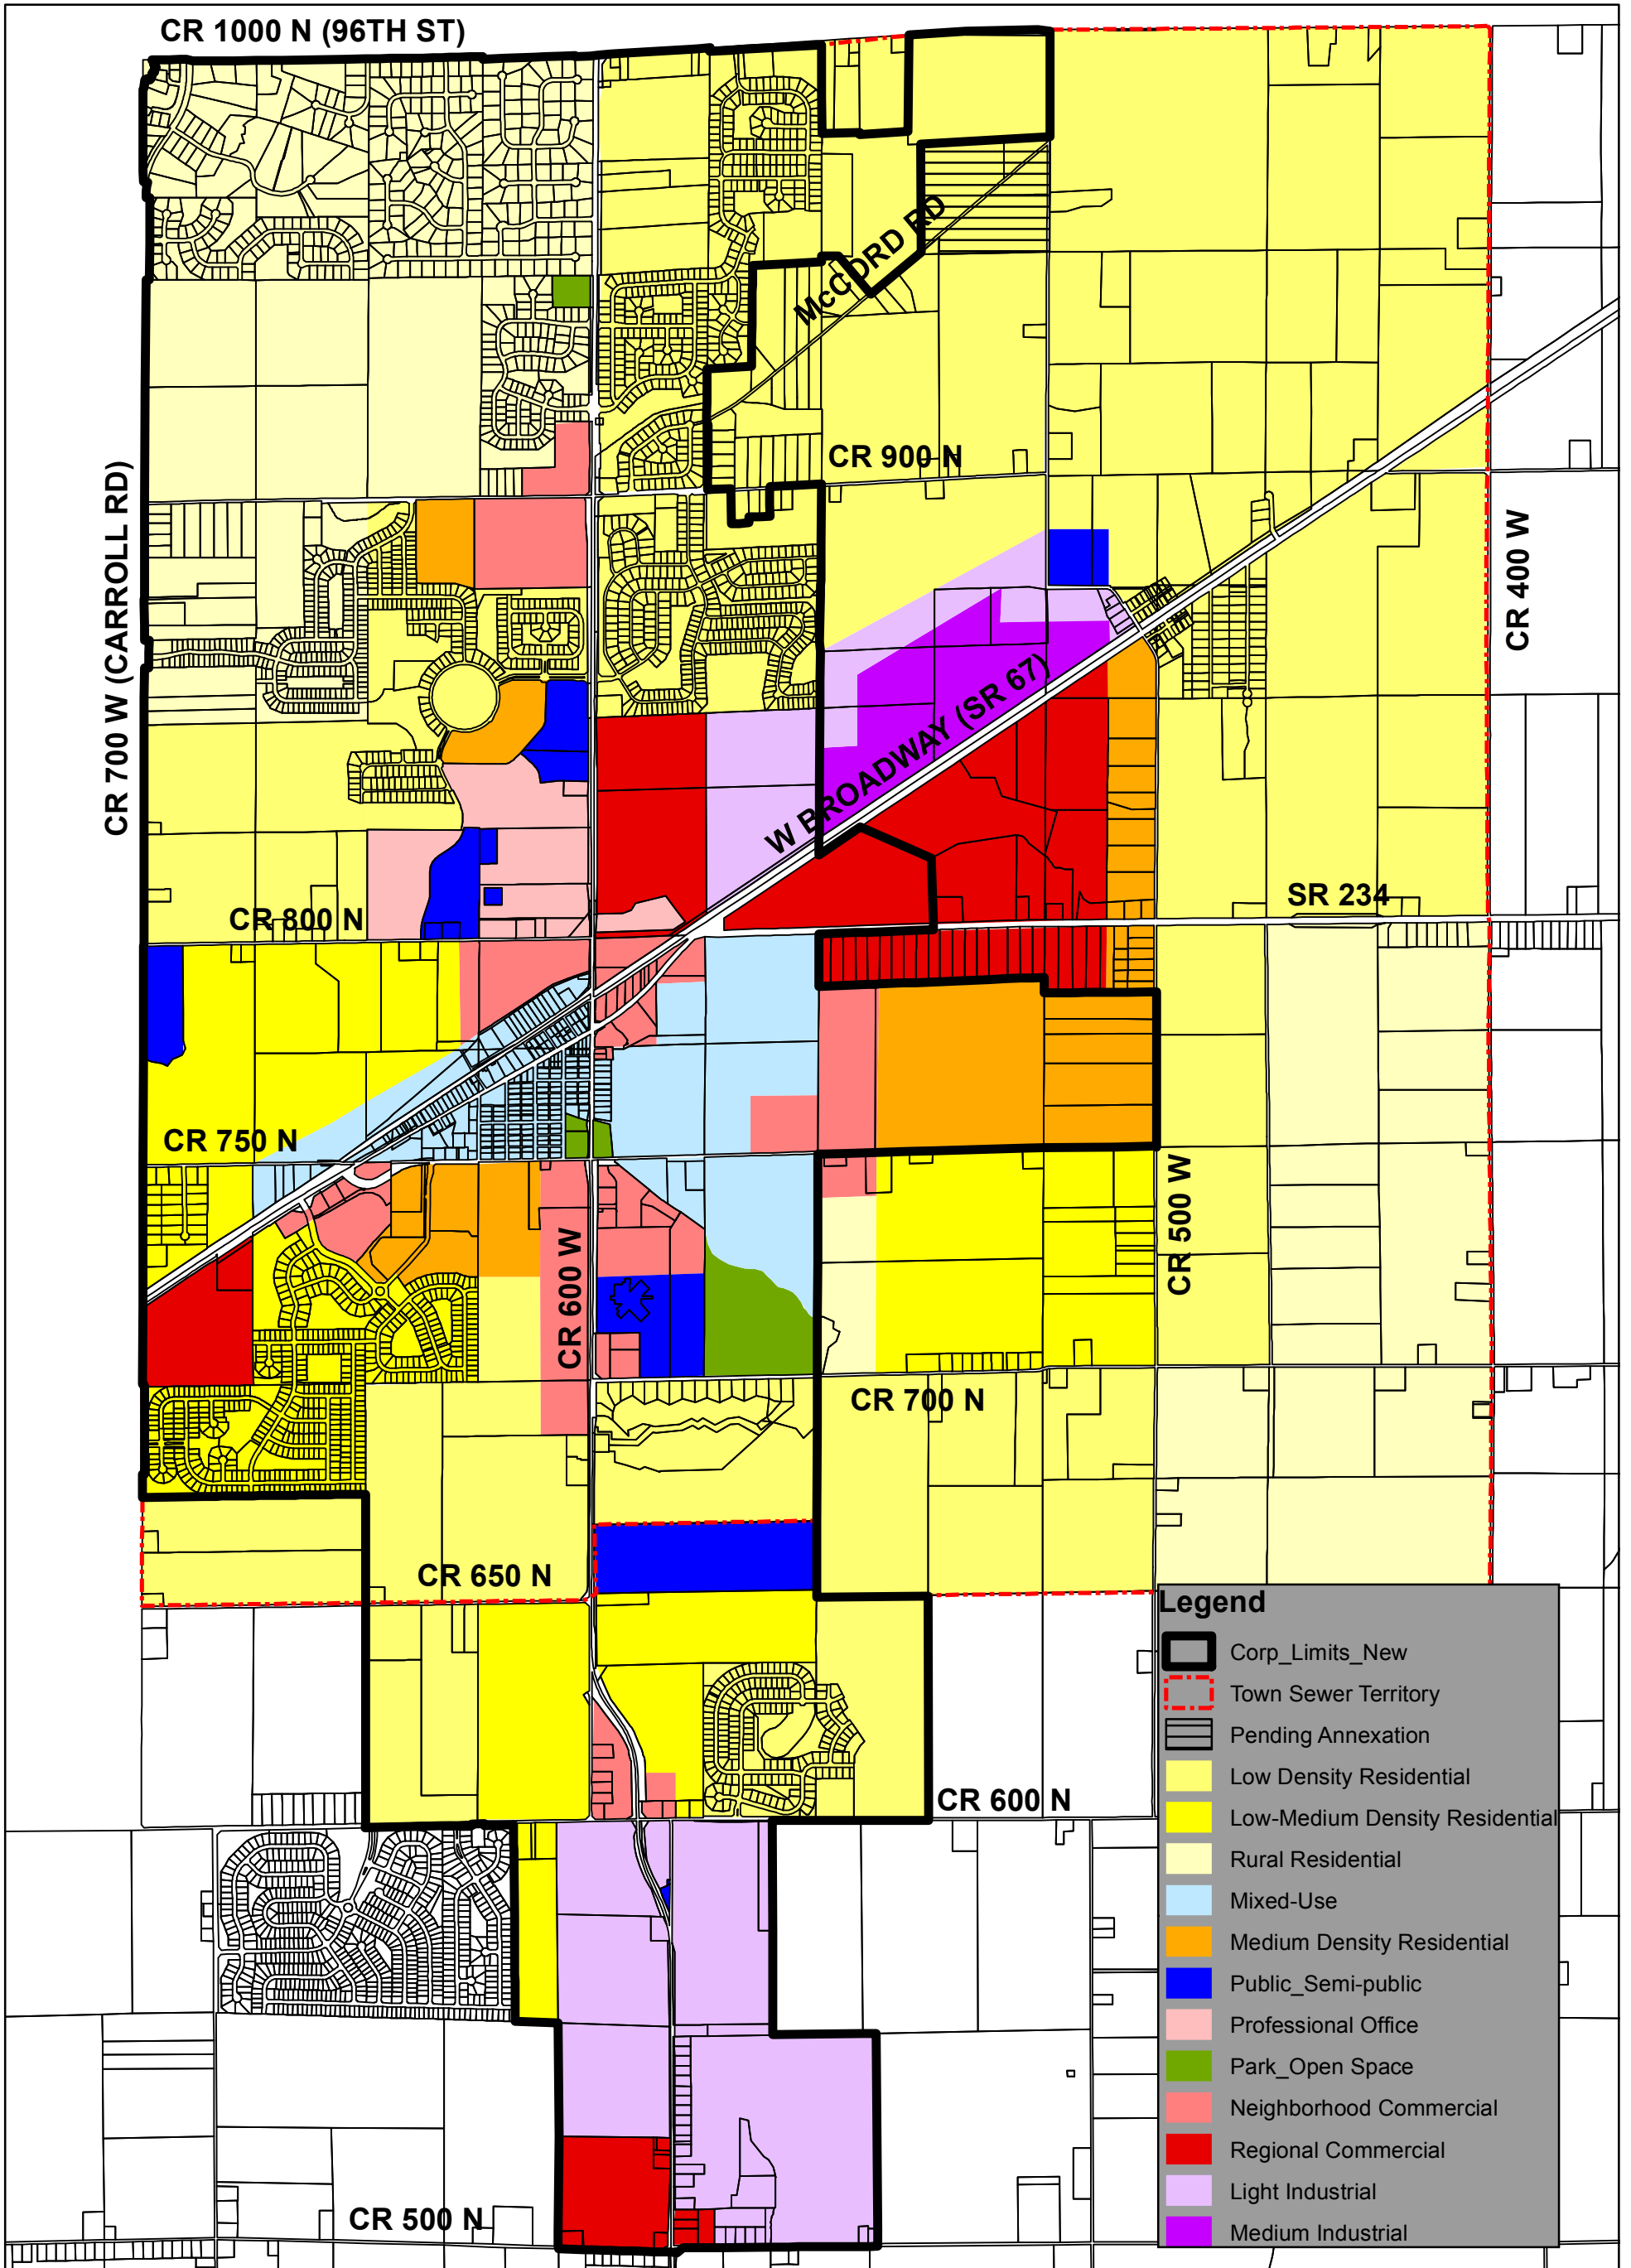

Future Land Use Map

Legend

-  Corp_Limits_New
-  Town Sewer Territory
-  Pending Annexation
-  Low Density Residential
-  Low-Medium Density Residential
-  Rural Residential
-  Mixed-Use
-  Medium Density Residential
-  Public_Semi-public
-  Professional Office
-  Park_Open Space
-  Neighborhood Commercial
-  Regional Commercial
-  Light Industrial
-  Medium Industrial