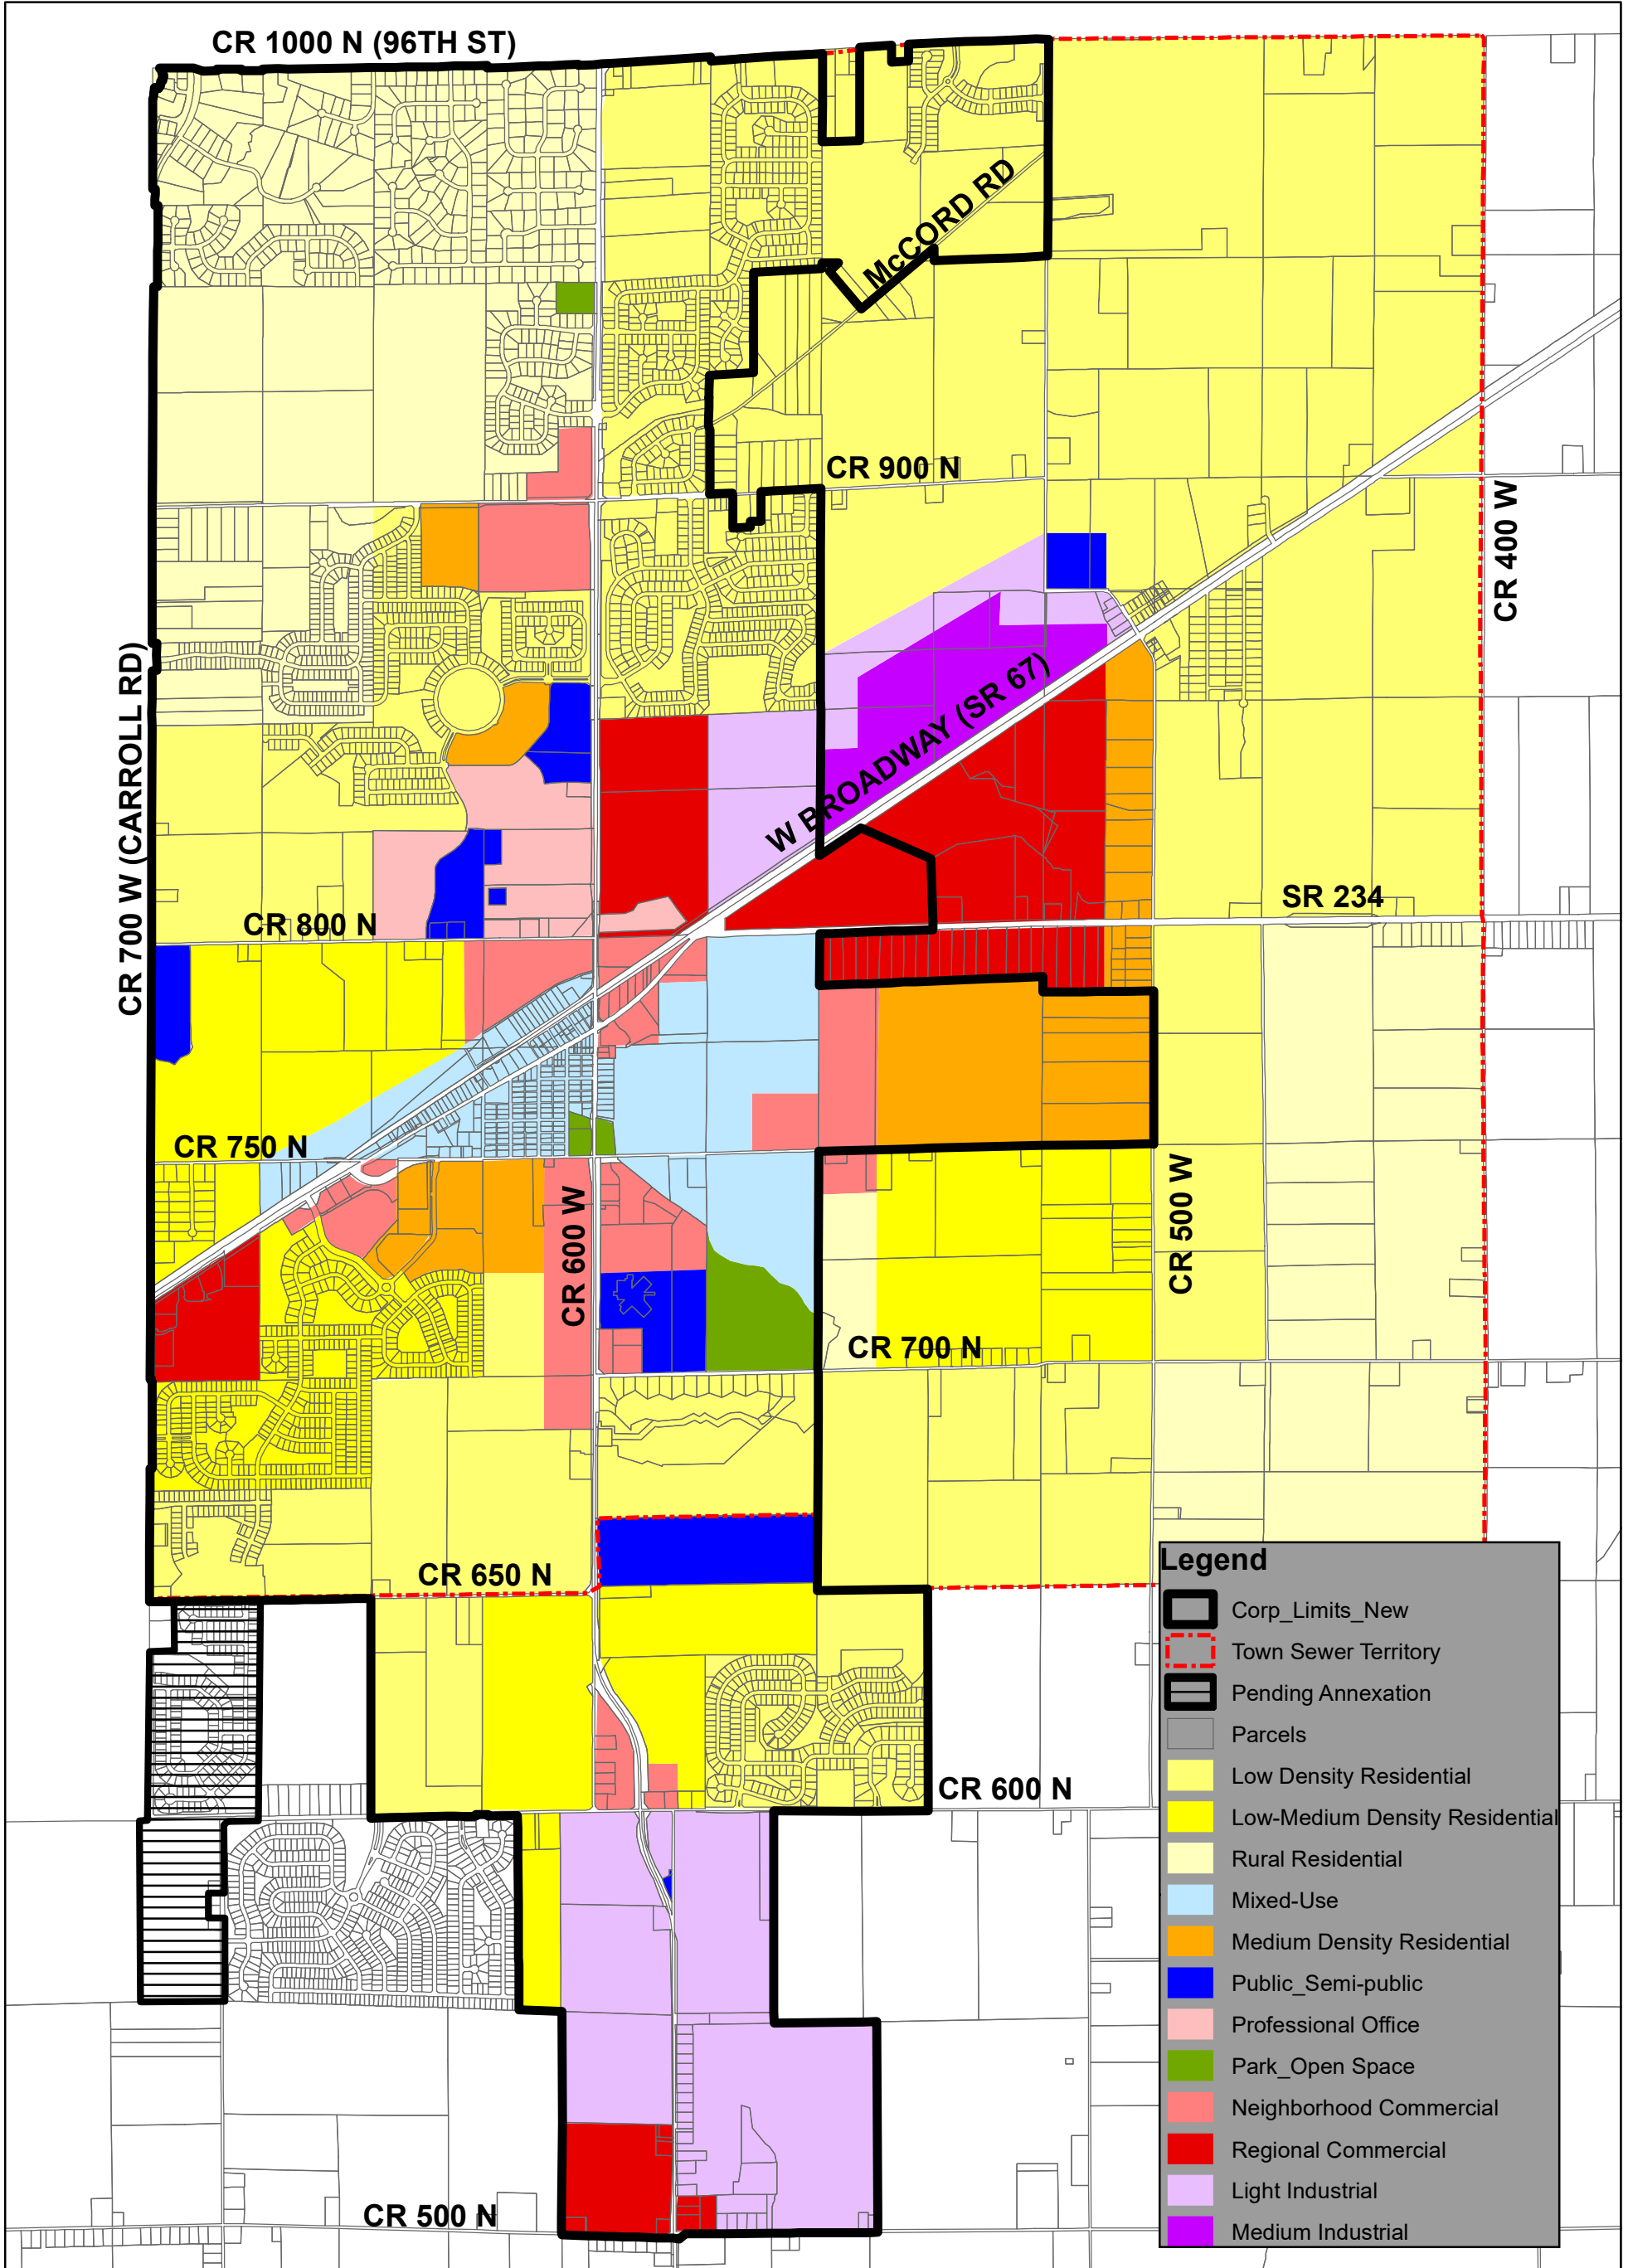

Future Land Use Map

Legend

-  Corp_Limits_New
-  Town Sewer Territory
-  Pending Annexation
-  Parcels
-  Low Density Residential
-  Low-Medium Density Residential
-  Rural Residential
-  Mixed-Use
-  Medium Density Residential
-  Public_Semi-public
-  Professional Office
-  Park_Open Space
-  Neighborhood Commercial
-  Regional Commercial
-  Light Industrial
-  Medium Industrial